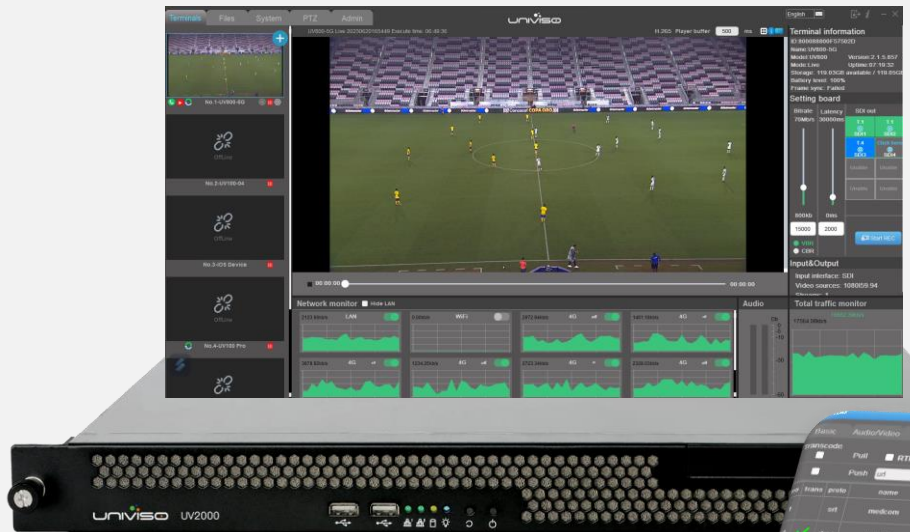

SRT & RTMP Distribution

When you need more than 4 streams !

Massive SRT Distribution

- Magewell Control HUB

UV100 Panamá Live 20240324122430 Execute time: 00:21:10

H.265 Player buffer 500 ms

No.1-UV100 Panamá

No.2-Juan Carlos - ...

No.3-UV100 Buenos ...

No.4-UV100-5

UV100 Setting params

Basic Audio/Video Logo Transcode **Stream** NDI SDI

Transcode

Pull RTMP HLS SRT

Push url

Input interface: SDI
 Video sources: 1080P59.94
 Streams: 5

Total traffic monitor

Streaming / Inputs

Presets

SRT Caller

* Name	<input type="text" value="SRT Caller from UV2000"/>
* Address	<input type="text" value="76.110.148.190"/>
* Port	<input type="text" value="10080"/>
Stream ID	<input type="text" value="#!::h=univiso/00000000000000001002222"/>
* Latency	<input type="text" value="120"/> ms
* Bandwidth	<input type="text" value="25"/> %
* MTU	<input type="text" value="1496"/>
Encryption	<input type="text" value="Not Used"/>