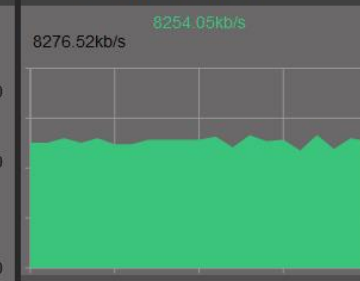

Total traffic monitor