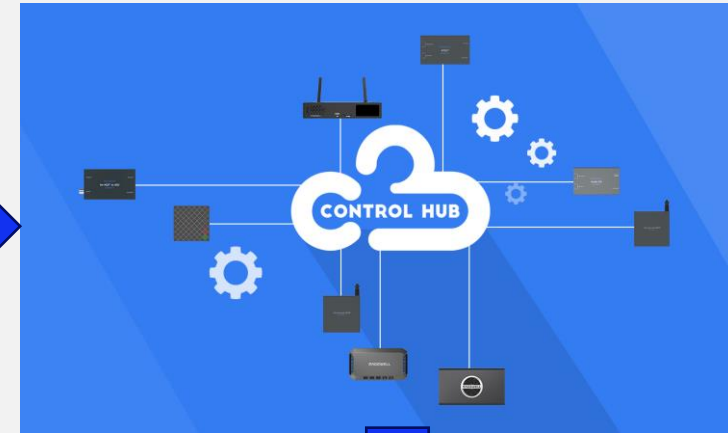

Massive SRT Distribution

- Magewell Control HUB