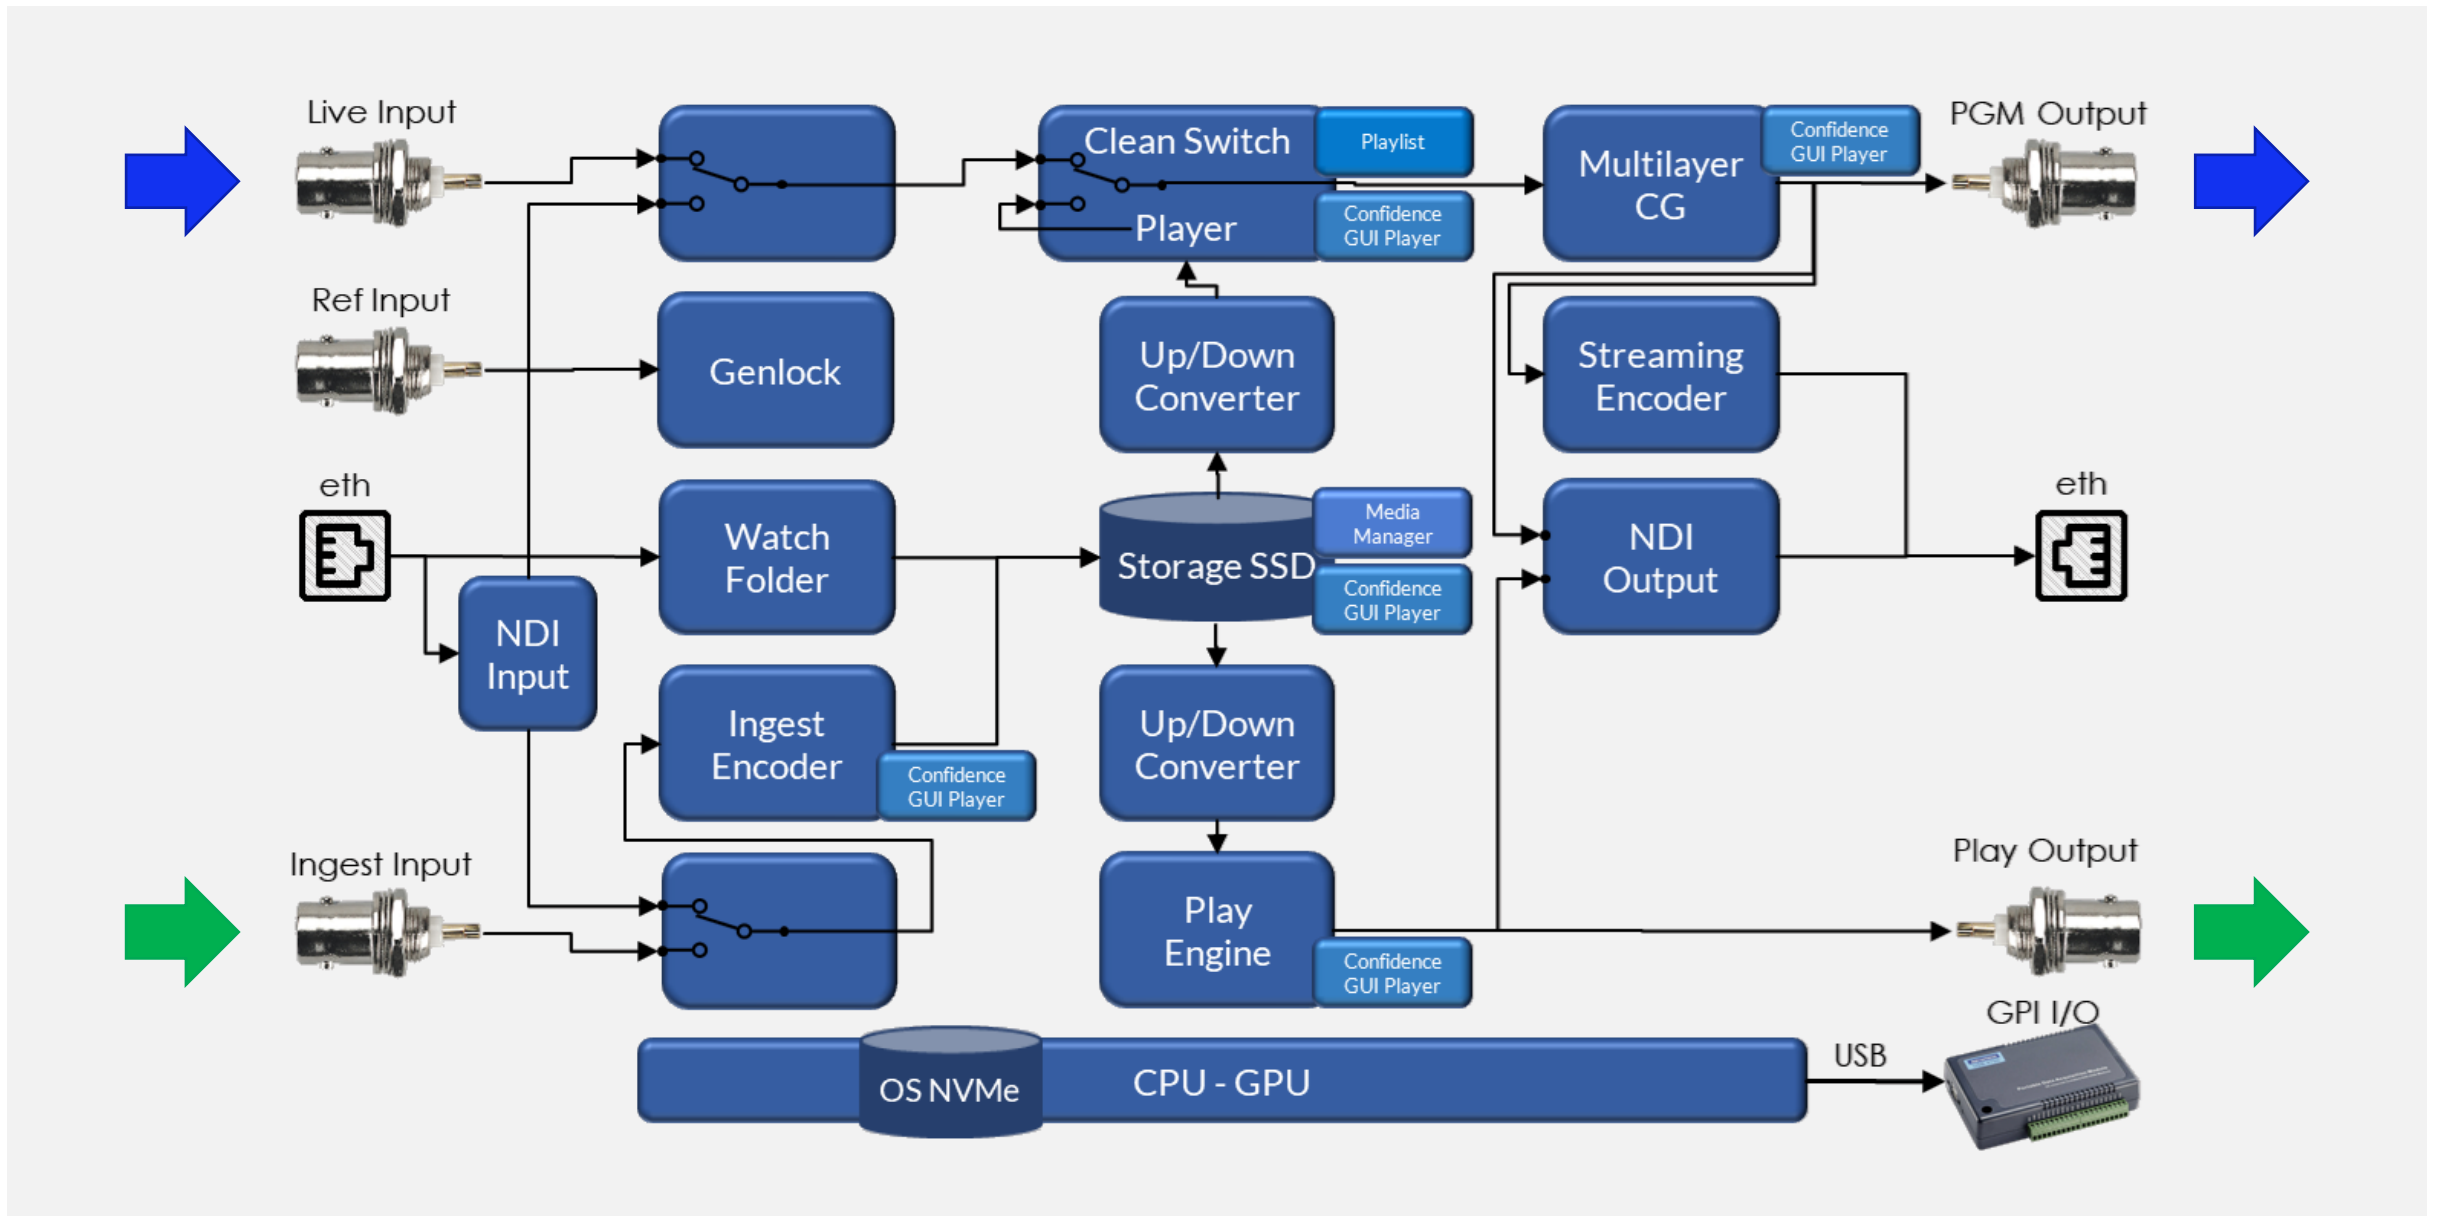

VPR-1

Channel in a Box

VPR-1 is a Cost-Efficient Video Server designed for Master Control Playout applications either Up Stream to Master Control or Down Stream as Channel in a Box.

VPR-1

- **Unpack, Connect, On-Air**

- VPR-1 is a Cost-Efficient Video Server designed for Master Control Playout applications either Up Stream to Master Control or Down Stream as Channel in a Box.
- Robust, easy to install and very simple to operate.
- It's dynamic GUI and Dual Graphic output allows the user to customize their user experience.
- Media Library, Programming, Ingest, Playout and CG operation windows are available for the operator to control the complete workflow.
- The user may combine SD and HD content on the same timeline and VPR-1 will manage both, adapting them to the output format by using real time on-the-fly conversion to ensure safe, accurate and high-quality playout.
- The CG inserts stills and animation either by manual control or automated as secondary events. It includes time and temperature, external file text, subtitles
- and metadata from the playlist and it supports a wide range of standard graphic file formats.
- And finally, VPR-1 allows you to take your SDI playout output and generate a high-quality video streaming and publish it to the web.

VPR-1

VPR-1

Dual 10 GbE Ports

Power Supply
Redundant - Hot Swappable

NVMe OS Drive

4x 3G I/O SDI
Genlock In

SSD Media Drive Front Removable

GPU with 3 Video Encode
and 1 Decode NVENC

VPR-1

VPR-1

4x 3G I/O SDI
Genlock In

NVMe OS Drive

SSD Media Drive

Single Power Supply
Gold Certified

1GbE & 10GbE Ports

GPU with 3 Video Encode
and 1 Decode NVENC