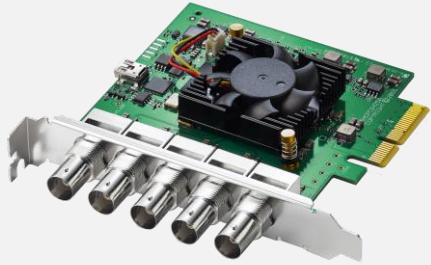

VPR-1

- **Product Specifications**

- Channel in a Box
- HD/SD-SDI with Embedded Audio & NDI I/O
- Inputs: 1ch Live with Clean Switch to Internal Playout & 1ch Ingest
- Outputs: 1ch PGM w/CG, 1ch Play & PGM Streaming
- Codecs: DV, DVCPRO, DVCPRO HD, M-JPEG, MPEG-1, MPEG-2, MPEG-4, H.264/AVC, ProRes, DNxHD
- Wrappers: MXF, LXF, GXF, MPEG-TS, MPEG-PS, MOV/QT, AVI, DV, XDCAM, MP4
- Audio: PCM, MP3, MPEG-, AAC, MP2, M-JPEG, MPEG-2, AC-3
- Multi-Layers Graphics
- GPI Interface via optional USB device
- Hardware Versions
 - Server: 1RU, Redundant Hot Swappable Power Supply, Front Removable Media Drives
 - Workstation: High End Desktop Workstation

VPR-1

VPR-1

Dual 10 GbE Ports

Power Supply
Redundant - Hot Swappable

NVMe OS Drive

4x 3G I/O SDI
Genlock In

SSD Media Drive Front Removable

GPU with 3 Video Encode
and 1 Decode NVENC

VPR-1

VPR-1

4x 3G I/O SDI
Genlock In

NVMe OS Drive

SSD Media Drive

Single Power Supply
Gold Certified

1GbE & 10GbE Ports

GPU with 3 Video Encode
and 1 Decode NVENC