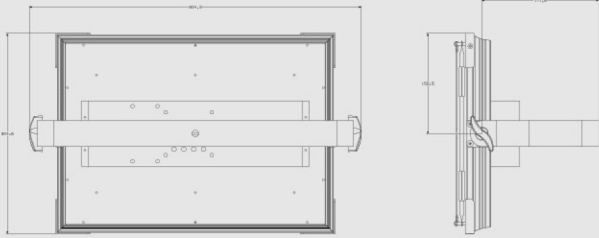

WPL-SP100B

100W Bi-color Led Video Soft Light